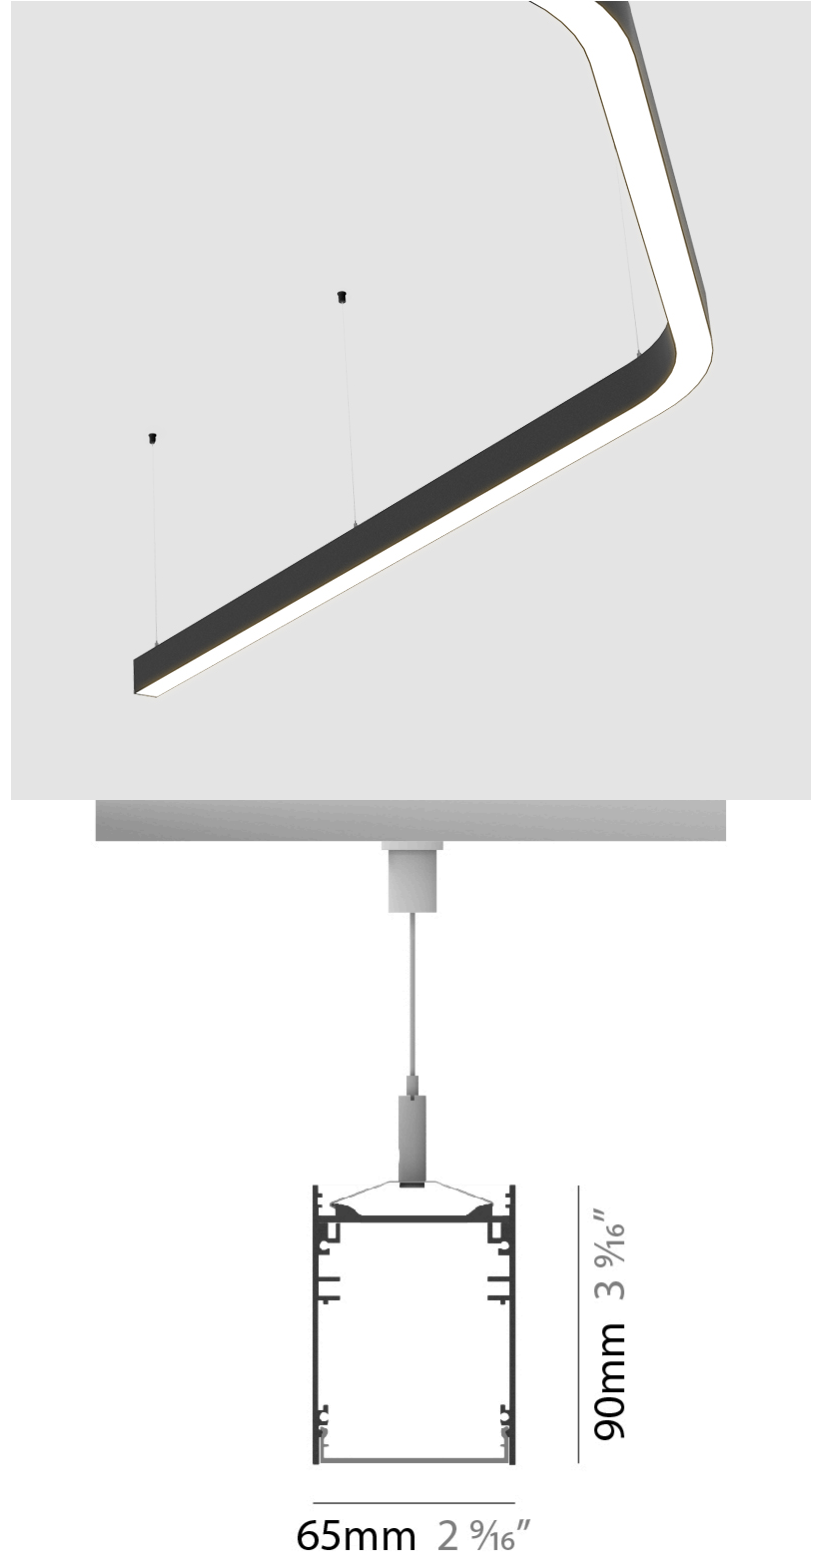

PROJECT
TYPE
SPECIFIER
QUANTITY
DATE

SUPER-G SLIM 65 SUSPENSION

A3SGS65-SUS-SYS

base number

1. To build a product code in our configurator select the specify button on the base model # product page
2. To build a manual product code on this datasheet choose from the options listed below in blue font and add the suffix to the base model #

GENERAL

Series: Super-G
Subseries: Super-G Slim 65
Brand: Prolicht
Division: Architectural
Mounting Type: Suspension
Mounting Location: Ceiling
Subcategory: Profile

PHYSICAL

Shape: Curves
Fixture Finish: SSR / BKV / CWI / CRY / HAB / UFT / ITA / RUA / FTG / MYG / LOD / PUS / FRO / FUP / KIA / POP / BLS / SPG / MEY / GOH / GUM / CHC / COM / ABZ / JAG / OBR / MOS / ROR

ELECTRICAL

Lamp Type: LED (Zhaga Standard)
Dimming: Tri-Mode (Non-Dimming and Phase Dimming (120Vac only) and 0-10V Dimming)
Driver Included: Yes
Driver Location: Integrated
Driver Type: Constant Current - Universal
Driver Class: Class 2
Input Voltage (V): 120 - 277
Constant Current (MA): 350

LED

Lamp Life (hrs): 50000
Upon Request: Color Temperature RGB-W Tunable CRI (no minimum qty) price increase + longer lead time

OPTICAL

RATINGS AND CERTIFICATIONS

Certified By: Certified for North American Standards
IP rating: IP20